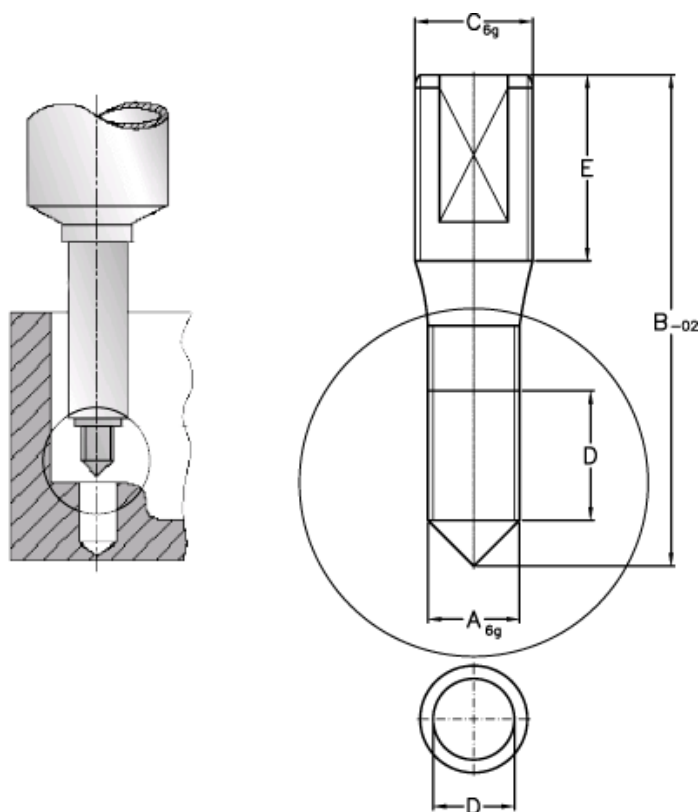

Article number: 12621000040710

Description: Threaded pin 621 000 040.710  
For M4

## Measures

A = M4  
B = 69.5  
C = M4  
D = 12.0  
E = 13